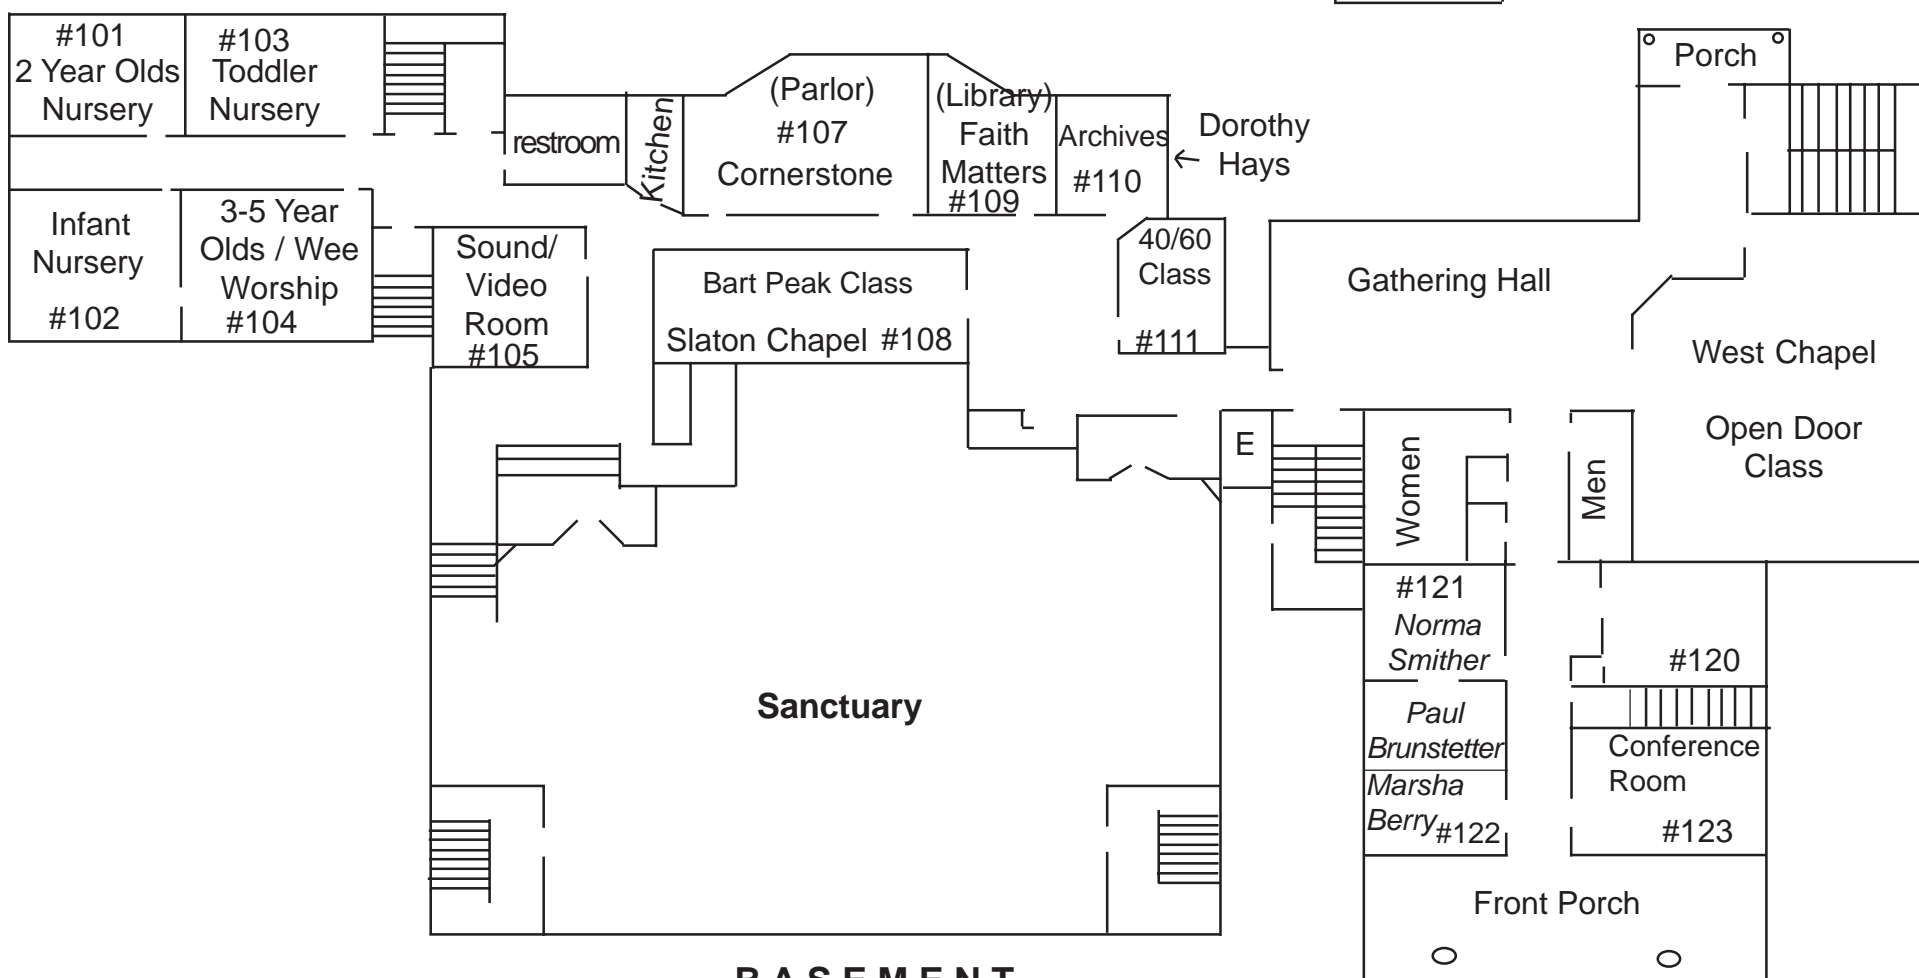

SECOND FLOOR

First United Methodist Church
200 W. High St.
Lexington, Ky 40507-1830
859-233-0545

FIRST FLOOR

BASEMENT

ROKEBY HALL

Mill Street entrance:
 Contemporary Issues, 1st Floor Front
 Shaped by the Word, 1st Floor Back

Open, 2nd Floor Front
 Grand Sweep, 2nd Floor Back