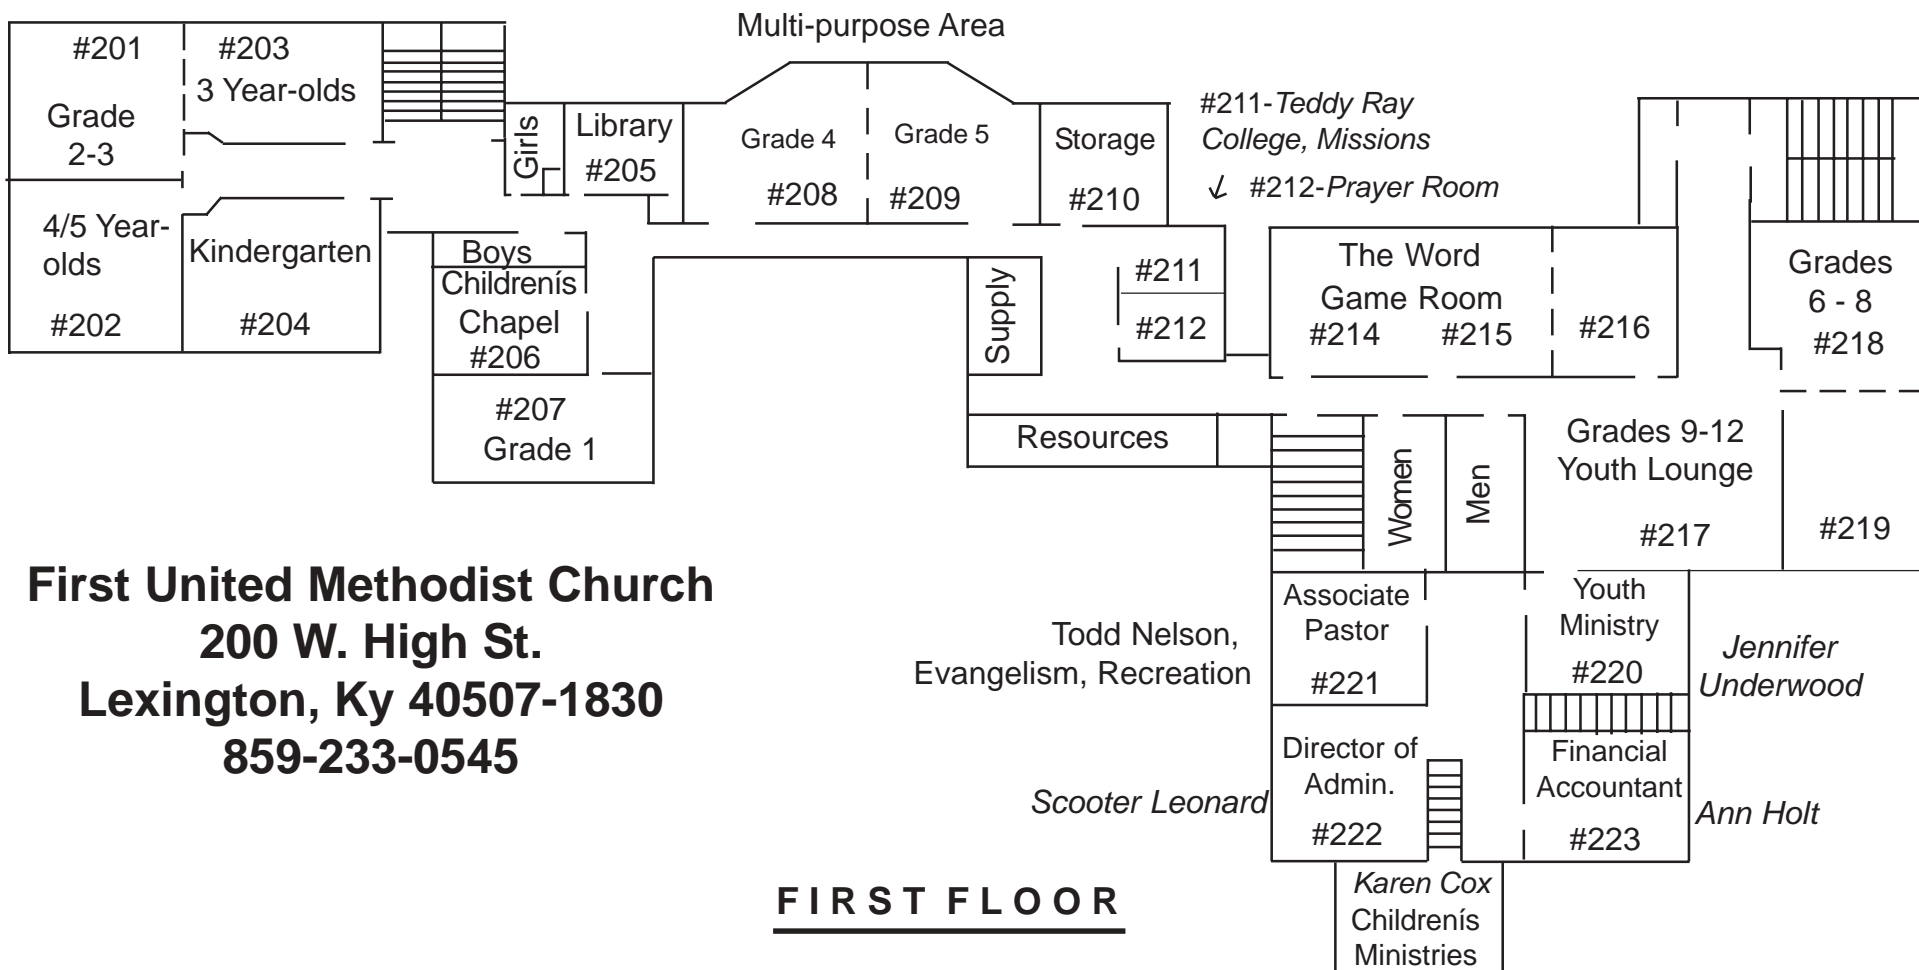

SECOND FLOOR

First United Methodist Church
200 W. High St.
Lexington, Ky 40507-1830
859-233-0545

FIRST FLOOR

BASEMENT

ROKEBY HALL

Mill Street entrance:
 Contemporary Issues, 1st Floor Front
 Shaped by the Word, 1st Floor Back

Open, 2nd Floor Front
 Grand Sweep, 2nd Floor Back