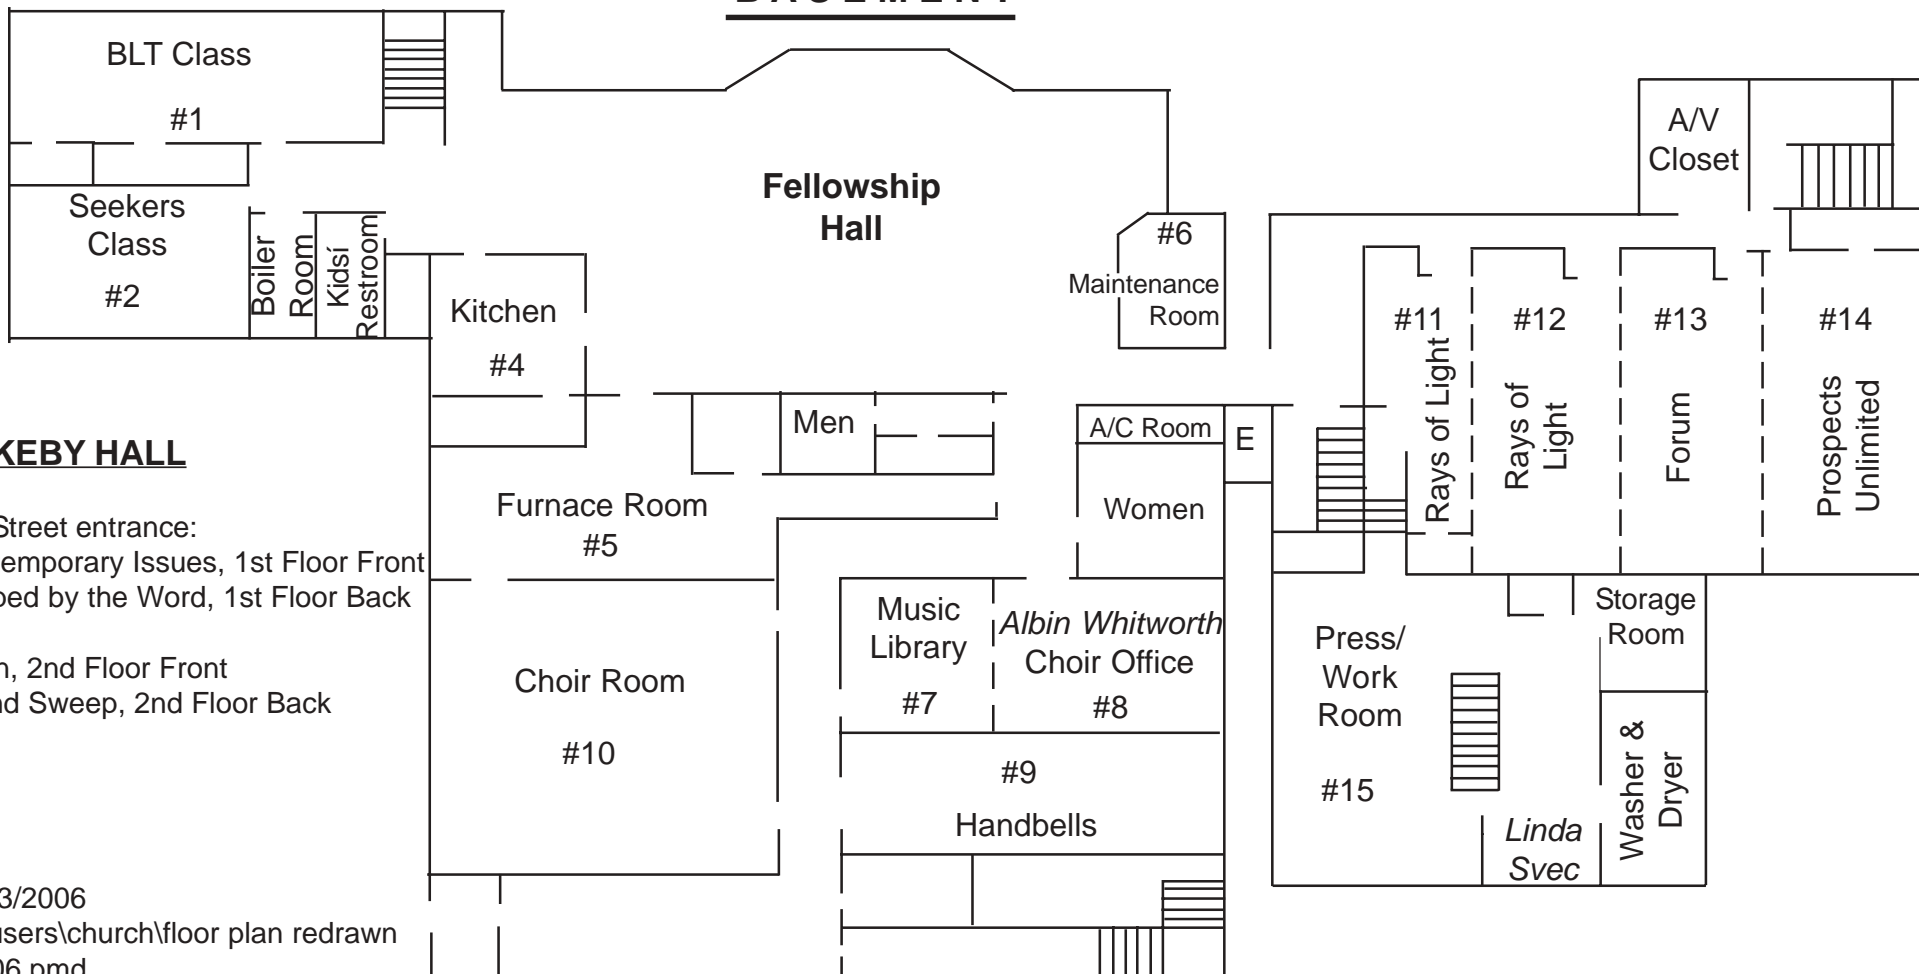

SECOND FLOOR

First United Methodist Church
200 W. High St.
Lexington, Ky 40507-1830
859-233-0545

FIRST FLOOR

BASEMENT

ROKEBY HALL

Mill Street entrance:
 Contemporary Issues, 1st Floor Front
 Shaped by the Word, 1st Floor Back

Open, 2nd Floor Front
 Grand Sweep, 2nd Floor Back